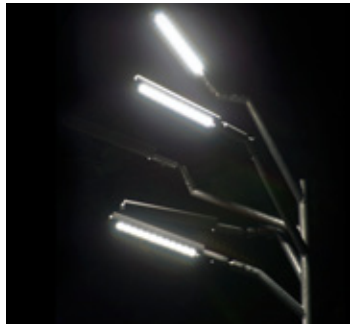

KEHA₃

INDUSTRIAL DESIGN
DESIGN MANAGEMENT
WWW.KEHA3.EE

BRANCH

Branch on näide valguselemendi Wannabe kasutusvõimalustest tänavavalgustusel. Branch on kergliiklusteede ja hoovialade valgusti, mille kuju on inspireeritud männipuu võrast. Valgusti elemendid on liigendi abil vabalt suunatavad. See võimaldab üheaegselt valgustada nii teepinda, ümbritsevaid hooneid kui erinevaid objekte. Wannabe valguselementide arvu “võras” saab varieerida vastavalt disainile või valgustehnilistele eesmärkidele.

Branch valgustid sobivad kasutamiseks nii erilahendusega kui standardsetel tänavalgustuspostidel.

Branch is an example of a lighting element Wannabe used as street lighting. Branch is designed for use in light traffic areas and yards. The shape of it was inspired by the crown of a pine. The elements of the lighting fitting can be freely directed with a joint. This enables to light the road, the surrounding buildings as well as different objects at the same time. The number of elements in the crown of Wannabe can be varied according to the design or goals for lighting solution. Branch luminaires are suitable for special design as well as standard design street light poles.