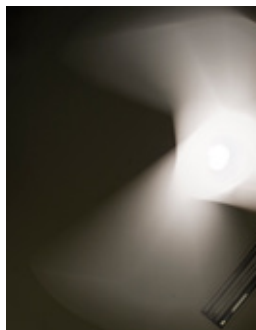

# PEATAKANA LIGHT

Peatakana on multifunktsionaalne ja vastupidav plasttool, mis sobib kasutamiseks nii eramu hoovil kui avalikus linnaruumis, nii ajaloolises vanalinnas kui ka päikeselises mererannas. Tuulisest Tallinnast inspireeritud tooli saab kasutada kokku kolmes erinevas istesendis. Lisaks saab Peatakana kasutada ka valgustina nii õuealadel kui toas, aga ka suuremates esindusruumides. Rotovalu tehnoloogias valminud pink on äärmiselt ilmastikukindel. Materjal on taaskasutatav.

Peatakana is a multifunctional and durable plastic bench for use in a yard of a private house as well as a public city space, in historical old town as well as in a sunny beach. Bench inspired by windy Tallinn can be used in three different sitting positions. Additionally the Peatakana can be used as a luminaire in a yard as well as inside but also in bigger representative rooms. Bench made in rotational casting technology is extremely weather proof. Material is recyclable.